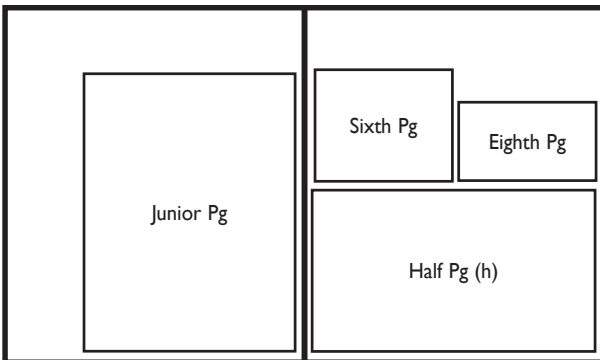

ADVERTISING RATES

PUBLICATION:

The Pacific Grove Hometown Bulletin publishes 16,000 newspapers on the first and third Wednesday of each month (the printed number may increase).

DISTRIBUTION:

The Pacific Grove Hometown Bulletin is DIRECT-MAILED TO ALL STREET ADDRESSES served by the Pacific Grove Post Office including Pacific Grove, Pebble Beach and New Monterey. Additionally, issues are distributed to about 80 pick-up locations throughout Pacific Grove, Carmel and Monterey.

SIZES:

Ad Size	Inches
Full Page	9 3/4 x 11 1/2
Junior Page.....	7 1/4 x 9 1/2
Half Page (h).....	9 3/4 x 5 5/8
Half Page (v).....	4 3/4 x 11 1/2
Third Page.....	7 1/4 x 5 1/4
Quarter Page	4 3/4 x 5 5/8
Sixth Page.....	4 3/4 x 3 7/8
Eighth Page	4 3/4 x 2 3/4
Twelfth Page (h).....	4 3/4 x 1 3/4
Twelfth Page (v).....	2 1/4 x 3 3/4

COLOR RATES

RATES ARE PER EACH ISSUE

Ad Size	1-3x	4x	8x	12x
Full Page	\$737	\$656	\$593	\$546
Junior Page.....	\$487	\$433	\$392	\$361
Half Page	\$424	\$377	\$341	\$314
Third Page.....	\$292	\$259	\$235	\$216
Quarter Page	\$230	\$204	\$185	\$170
Sixth Page.....	\$159	\$141	\$128	\$118
Eighth Page	\$124	\$110	\$100	\$92
Twelfth Page	\$88	\$79	\$71	\$66

B&W RATES

RATES ARE PER EACH ISSUE

Ad Size	1-3x	4x	8x	12x
Full Page	\$641	\$570	\$515	\$475
Junior Page.....	\$424	\$377	\$341	\$314
Half Page	\$369	\$328	\$296	\$273
Third Page.....	\$254	\$226	\$204	\$188
Quarter Page	\$200	\$178	\$161	\$148
Sixth Page.....	\$138	\$123	\$111	\$102
Eighth Page	\$108	\$96	\$87	\$80
Twelfth Page	\$77	\$68	\$62	\$57