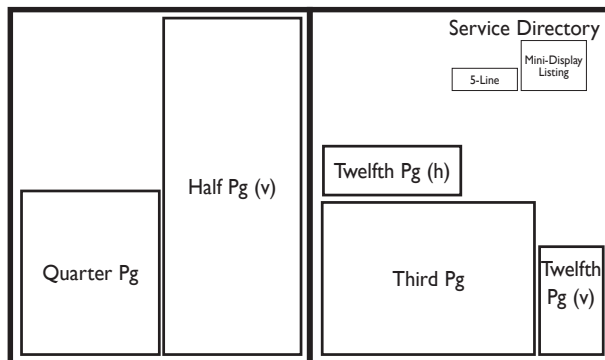

ADVERTISING RATES

PUBLICATION:

The Pacific Grove Hometown Bulletin publishes 16,000 newspapers on the first and third Wednesday of each month (the printed number may increase).

DISTRIBUTION:

The Pacific Grove Hometown Bulletin is DIRECT-MAILED TO ALL STREET ADDRESSES served by the Pacific Grove Post Office including Pacific Grove, Pebble Beach and New Monterey. Additionally, issues are distributed to about 80 pick-up locations throughout Pacific Grove, Carmel and Monterey.

SIZES:

Ad Size	Inches
Full Page	9 3/4 x 11 1/2
Junior Page.....	7 1/4 x 9 1/2
Half Page (h).....	9 3/4 x 5 5/8
Half Page (v).....	4 3/4 x 11 1/2
Third Page.....	7 1/4 x 5 1/4
Quarter Page	4 3/4 x 5 5/8
Sixth Page.....	4 3/4 x 3 7/8
Eighth Page	4 3/4 x 2 3/4
Twelfth Page (h).....	4 3/4 x 1 3/4
Twelfth Page (v).....	2 1/4 x 3 3/4

B&W RATES

RATES ARE PER EACH ISSUE

Ad Size	1-3x	4x	8x	12x
Full Page	\$641	\$570	\$515	\$475
Junior Page.....	\$424	\$377	\$341	\$314
Half Page	\$369	\$328	\$296	\$273
Third Page.....	\$254	\$226	\$204	\$188
Quarter Page	\$200	\$178	\$161	\$148
Sixth Page.....	\$138	\$123	\$111	\$102
Eighth Page	\$108	\$96	\$87	\$80
Twelfth Page	\$77	\$68	\$62	\$57